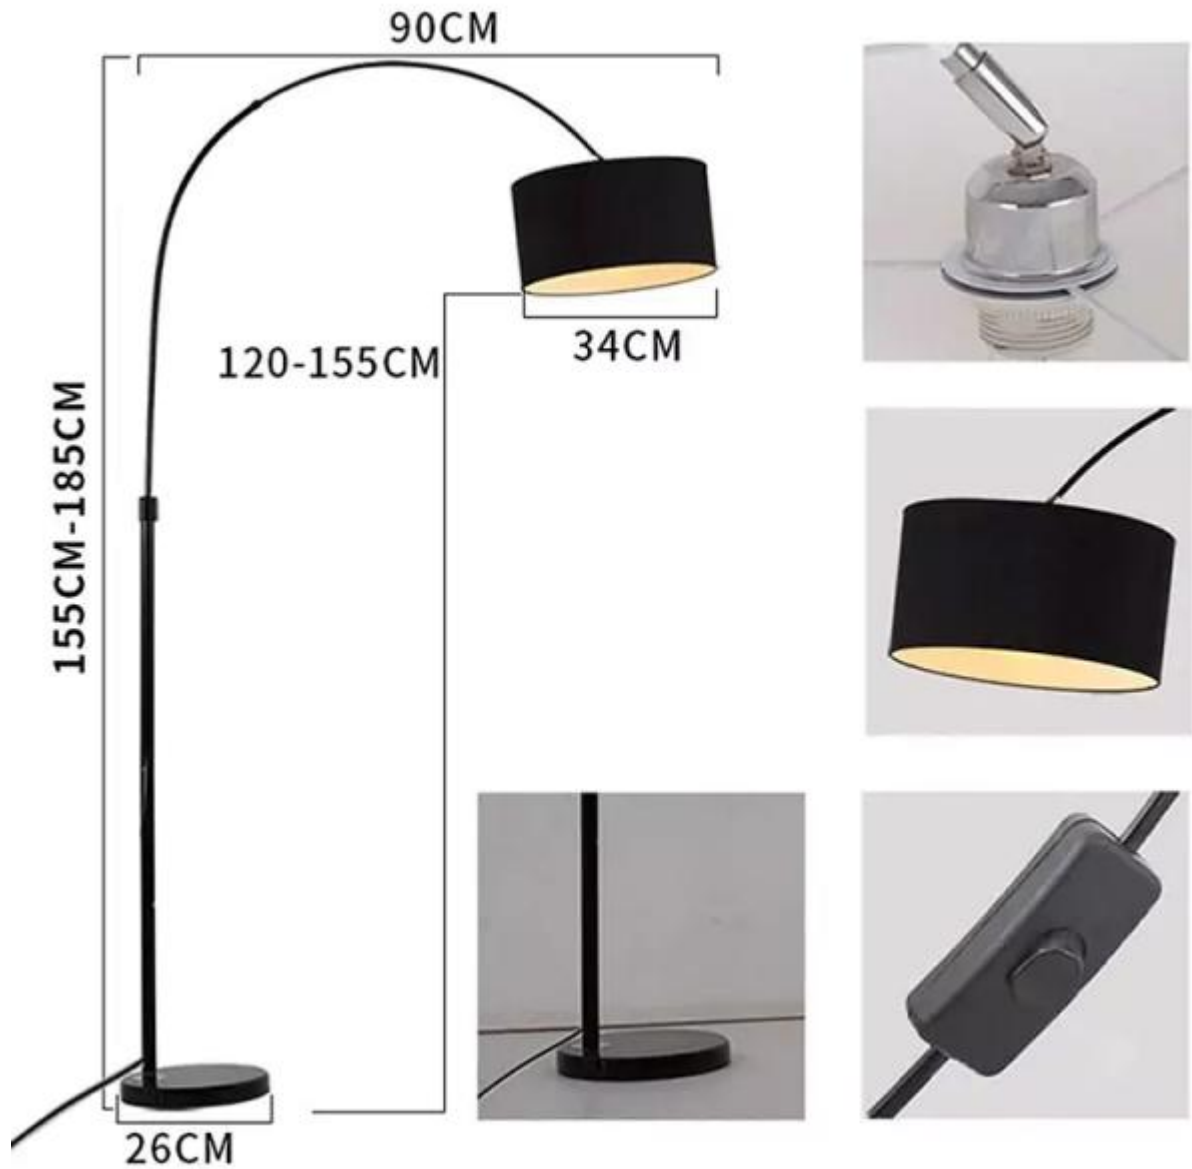

www.tianhualighting.com/

Dimensions of our wood led floor lamp. other part of the floor lamp

Dongguan City Tianhua Photoelectric Technology Co., Ltd.

ADDRESS: 2nd Road, Jinqianling Industrial Zone, Jitigang, Huangjiang Town, Dongguan City, China.

TEL: [+86-769-82607368](tel:+86-769-82607368) / [+86-18928200163](tel:+86-18928200163)

FAX: [+86-769-82607338](tel:+86-769-82607338)

EMAIL: Sales18@tianhualighting.com